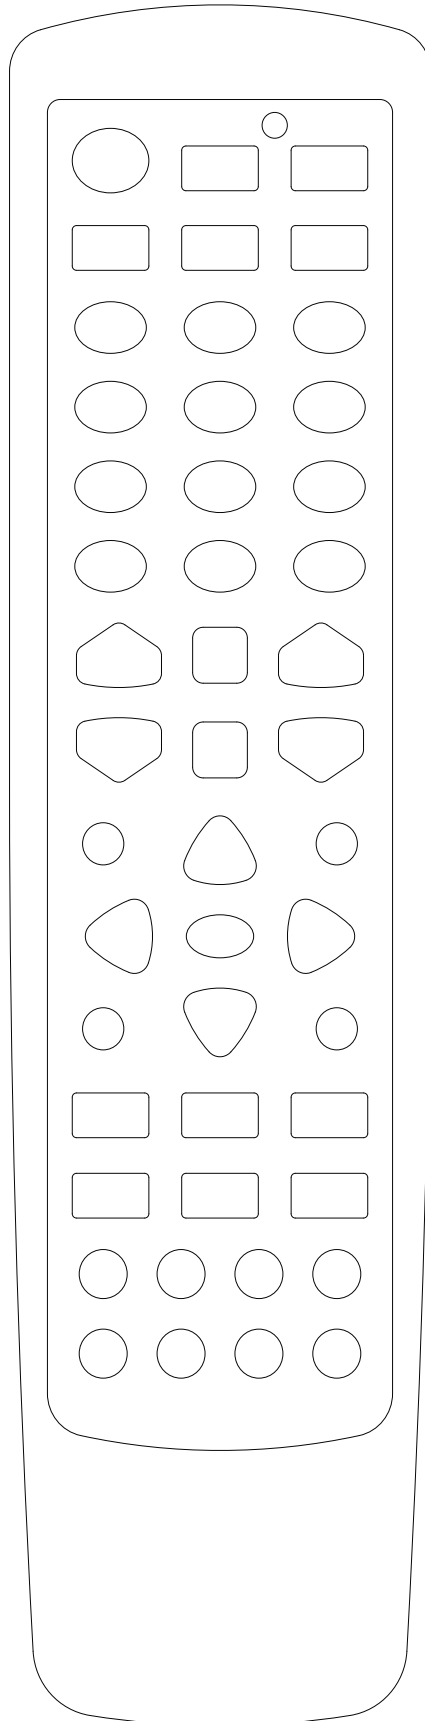

# SE-47

**SE-47**  
Up to 47 Keys  
Dimensions (mm.) 200 x 50 x 21  
Rubber Keypad  
Keypad Inlay  
Batteries: 2 x AAA

Celadon, Inc. - Blank Key Layout